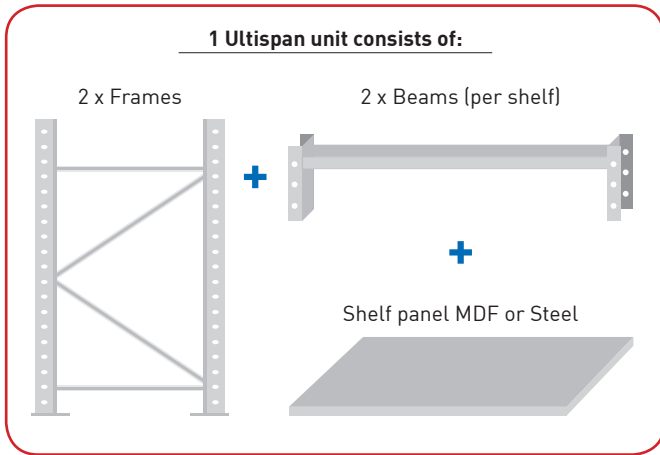

Ultispan MKII Order Form

The ultimate in small parts and carton storage! Ultispan shelving looks smart, is strong and is very easy to assemble.

1 Choose your frame size

CODE	FRAME SIZE	QTY
41761062	450mm W x 900mm H	
41761063	600mm W x 900mm H	
41761064	900mm W x 900mm H	
41761065	450mm W x 1800mm H	
41761066	600mm W x 1800mm H	
41761067	900mm W x 1800mm H	
41761068	450mm W x 2100mm H	
41761069	600mm W x 2100mm H	
41761070	900mm W x 2100mm H	
41761071	450mm W x 2400mm H	
41761072	600mm W x 2400mm H	
41761073	900mm W x 2400mm H	
41761074	450mm W x 3000mm H	
41761075	600mm W x 3000mm H	
41761076	900mm W x 3000mm H	

2 Choose your beam length

CODE	BEAM LENGTH	QTY
41761057	900mm	
41761058	1200mm	
41761059	1500mm	
41761060	1800mm	
41761061	2400mm	

3 Choose your shelving Make sure you have enough for your beam length

CODE	STEEL SHELF SIZE	QTY
41761077	600mm L x 450mm W	
41761078	600mm L x 600mm W	
41761079	900mm L x 450mm W	
41761080	900mm L x 600mm W	