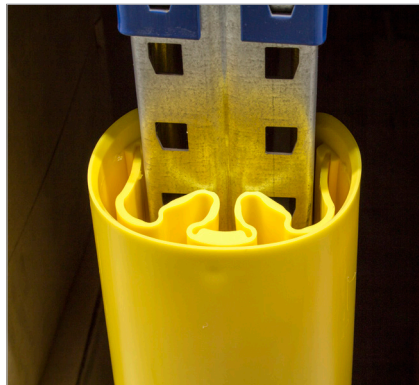

RACKBULL BOPLAN RACK PROTECTOR SPECIFICATION SHEET

Revision: 19 February 2019 5:26 PM
Boplan reference: RPL-0600...

PRODUCT SPECIFICATIONS

APPLICATION

Environment	Optimal protection of the uprights of pallet racking systems against manoeuvring fork lifts. Absorbs multiple impacts without damaging the metal rack beam. Two versions available (Large and X-Large) for compatibility with most metal rack beams.	
Installation	Snaps over the metal rack beam. Possible to put multiple Rackbulls on top of each other.	
Operational temperature	-20°C up to +40°C	
Indoor / Outdoor	Fit for indoor and outdoor use	
Advisory speed	2.5 km/h	For gross weight vehicle of 2500 kg
	1.5 km/h	For gross weight vehicle of 5000 kg

MATERIAL

Rackbull	HDPE - UV resistant - Fire class HB* - Non conductive - Impervious to most chemical products**	
----------	--	--

COLORS

Rackbull	Yellow (other colors on request)	
----------	----------------------------------	--

DIMENSIONS

	RACKBULL Large	RACKBULL X-Large
Dimensions Rackbull	600 mm x 142 mm x 126 mm	600 mm x 146 mm x 150 mm
Weight Rackbull	1600 gram	2030 gram
		
		
Rack leg dimensions	width : 75 mm - 110 mm depth: 35 mm - 45 mm	width : 75 mm - 110 mm depth: 70 mm - 80 mm

IMPACT PERFORMANCE

Test conditions	Ambient temperature	20°C	
	Description of test	A metal blade of 40 kg falls from 1 meter on the Rackbull assembled on a metal rack upright.	
	Success criteria	The metal rack upright does not show a deformation of more than 3 mm.	
Certification	TÜV NORD Voluntary Test according to DIN EN 15512 chapter 6.4.1 / 1326KU01460		
Impact Energy	1000 Joule		