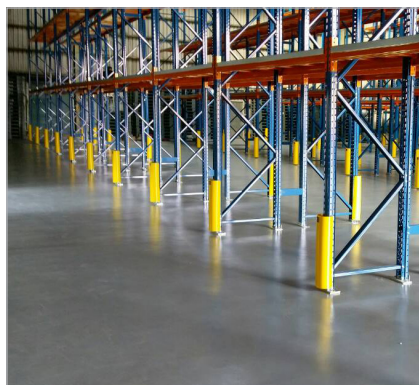

RACKBULL BOPLAN RACK PROTECTOR SPECIFICATION SHEET

Revision: 19 February 2019 5:26 PM
Boplan reference: RPL-0600...

PRODUCT SPECIFICATIONS

APPLICATION

Environment	Optimal protection of the uprights of pallet racking systems against manoeuvring fork lifts. Absorbs multiple impacts without damaging the metal rack beam. Two versions available (Large and X-Large) for compatibility with most metal rack beams.	
Installation	Snaps over the metal rack beam. Possible to put multiple Rackbulls on top of each other.	
Operational temperature	-20°C up to +40°C	
Indoor / Outdoor	Fit for indoor and outdoor use	
Advisory speed	2.5 km/h	For gross weight vehicle of 2500 kg
	1.5 km/h	For gross weight vehicle of 5000 kg

DIMENSIONS

	RACKBULL Large	RACKBULL X-Large
Dimensions Rackbull	600 mm x 142 mm x 126 mm	600 mm x 146 mm x 150 mm
Weight Rackbull	1600 gram	2030 gram
		
		
Rack leg dimensions	width : 75 mm - 110 mm depth: 35 mm - 45 mm	width : 75 mm - 110 mm depth: 70 mm - 80 mm